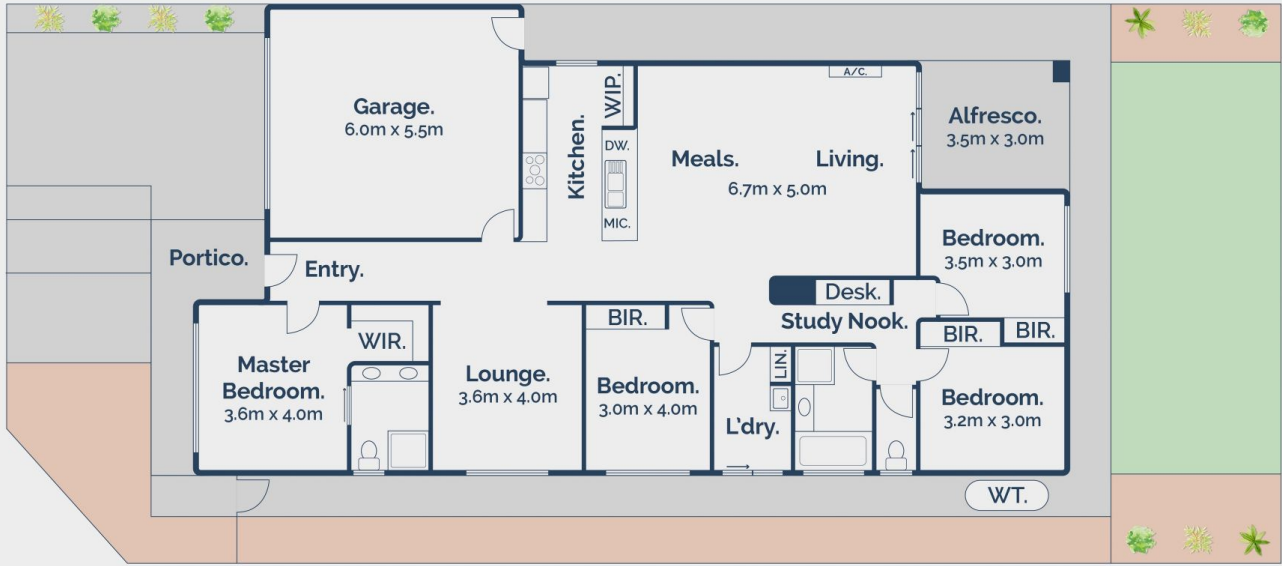

Toby Lee
03 5254 3100

Kate Lane
03 5254 3100

4 2 2

26-28 Lady Earl Crescent, Ocean Grove

bellarineproperty
rentals commercial sales projects

Whilst bwrn.com.au has made every attempt to ensure the accuracy of the floor plan contained here, measurements are approximate and no responsibility is taken for any error, omission, or mis-statement. This plan is for illustrative purposes only.