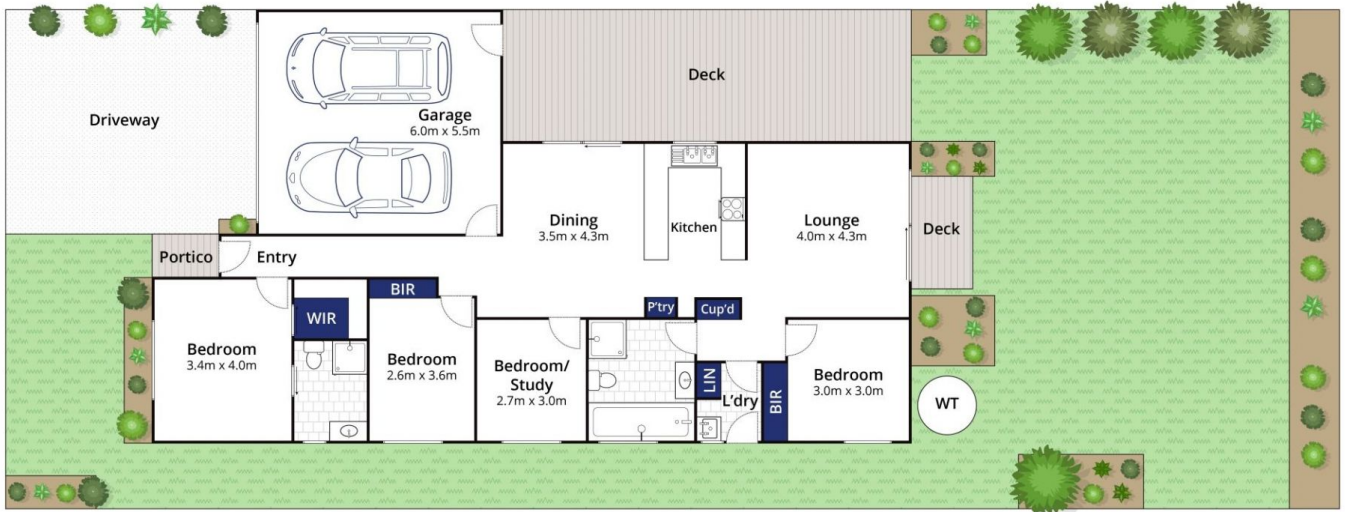

26 Corymbia Circuit Barwon Heads Vic

4 🛏 2 🚿 2 🚗

Superbly located to close to Barwon Heads Golf Club and the Barwon River, this light filled coastal abode harnesses a laid back lifestyle to its full potential. Direct flow onto the sunny entertainment deck from the kitchen and dining room, promotes a healthy connection with the outdoors, with a lush backyard providing ample room for children to play. 4 Bedrooms, the master with a ensuite and walk in robe, the 4th bedroom could also be used as a study. Central heating ensures warmth through the cooler months. The kitchen has plenty of bench space, gas cooking and a dishwasher. Carpeted lounge room and bedrooms provides a homely vibe. Please note we do not accept 1Form applications.

Approx. Area 118m²

Whilst bwr.com.au has made every attempt to ensure the accuracy of the floor plan contained here, measurements are approximate and no responsibility is taken for any error, omission, or mis-statement. This plan is for illustrative purposes only.