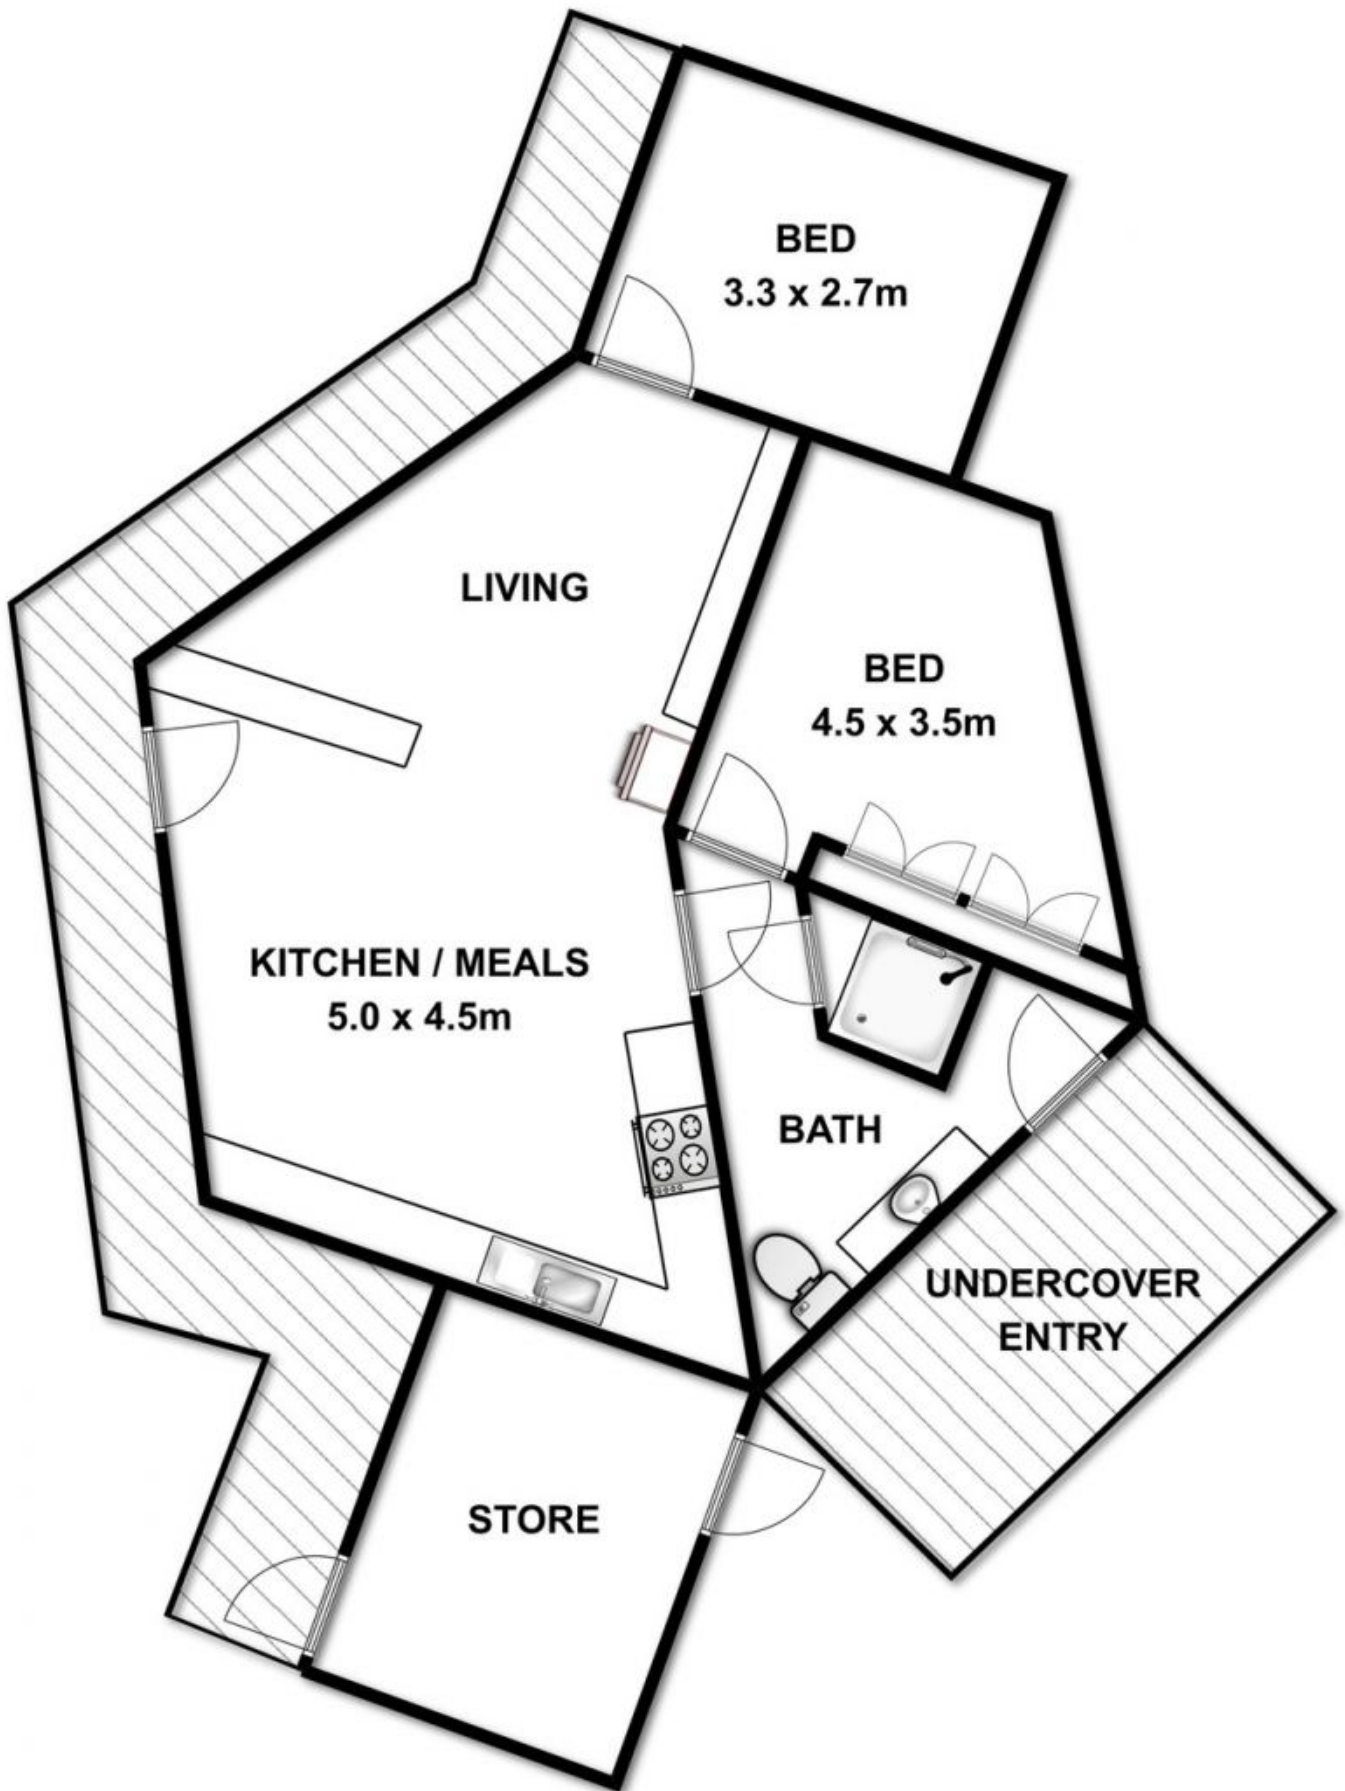

2A Heron Crescent BARWON HEADS VIC

2 🏠 1 🚿 1 🚗

Inspect this unique piece of real estate and be inspired! Built by a local boat designer motivated by the organic architecture of Frank Lloyd Wright, this quirky home offers a quiet coastal getaway in the river precinct of Barwon Heads.

- Great little getaway offering two bedrooms and large bathroom
- Completely constructed of organic materials; mud brick, timber, straw, cork and stone
- Unique hexagon design offers circular flow through entire floorplan
- Extensive northerly glazing within living area creates great passive solar effects
- Natural light flows through internal glass walls, filling every room
- Yacht style timber shelving covers walls throughout the home
- Appealing vaulted strammit and cork ceilings feature fans for comfort
- Lounge and kitchen separated by timber shelving with extra built in storage & seating
- Stone flooring offers great thermal qualities retaining

Price : \$ 410,000
Land Size : 320 sqm
View : <https://www.bellarineproperty.com.au/1503446>

Christian Bartley
03 5254 3100

2A HERON CRESCENT, BARWON HEADS

Whilst every attempt has been made to ensure the accuracy of the floor plan contained here, measurements of doors, windows, rooms and any other items are approximate and no responsibility is taken for any error, omission, or mis-statement. This plan is for illustrative purposes only and should be used as such by any prospective purchaser. The services, systems and appliances shown have not been tested and no guarantee as to their operability or efficiency can be given.