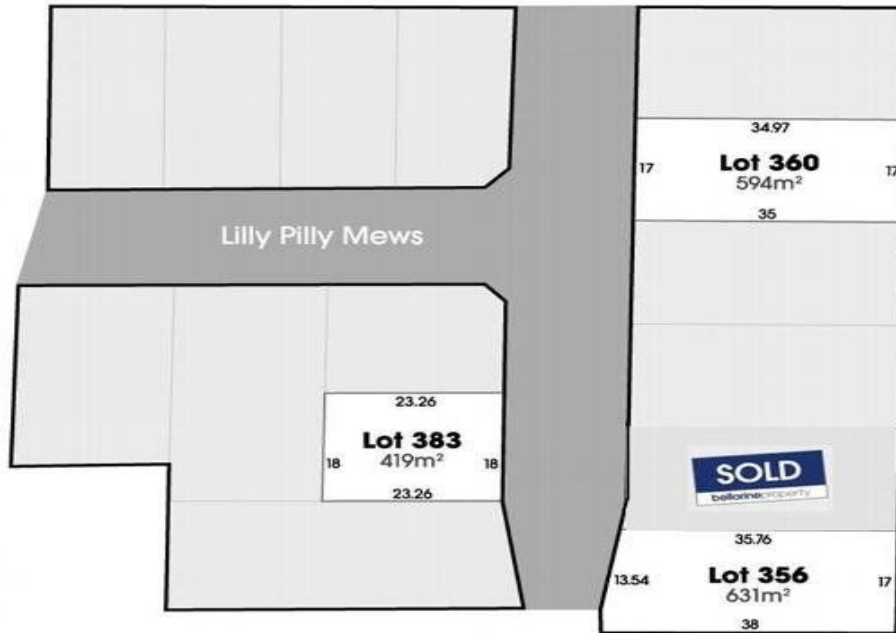

VACANT LAND FOR SALE

Lilly Pilly Mews, Ocean Grove

Lot 383 Lilly Pilly Mews OCEAN GROVE VIC

1 🏠 1 🚗

Are you spending all of your weekends trying to find the perfect new home with no success? Why not build what you have been waiting for!?

- Positioned in the sought after Parks Estate
- Situated minutes from the Ocean Grove Market Place
- You are also only down the road from the beach, just in time for summer
- Choose from 3 blocks of land in Lilly Pilly Mews ranging from 419m2 to 631m2
- Please note that there is already 2 SOLD, leaving only 4!
- Give us a call today to secure your slice of paradise!

Price : \$ 180,000
Land Size : 419 sqm
View : <https://www.bellarineproperty.com.au/1503265>

Christian Bartley
03 5254 3100