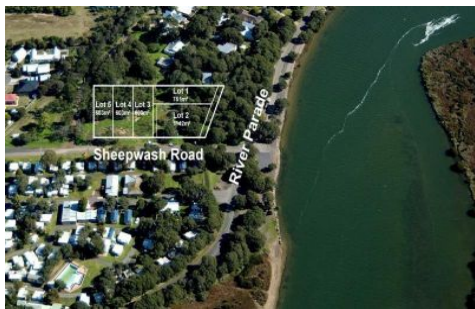

Artist Impression

Artist Impression

Lot 4 Sheepwash Road BARWON HEADS VIC

1 🏠 1 🚗

An opportunity to be one of the few who can enjoy being a part of the river precinct.

With views and the Barwon River at your door. Versatile blocks with a northerly aspect.

Existing plans available for Eco friendly style homes.

Lot 4 - Land 603m	\$330,000	The Shack & Land -
		\$435,000
Lot 5 - Land 603m	\$330,000	The Shack & Land -
		\$435,000

For further details & information please call our office or contact either Christian Bartley or John Austin.

In Conjunction with Maritime Property Group & RT Edgar

Price : \$ 315,000
Land Size : 603 sqm
View : <https://www.bellarineproperty.com.au/1503026>

Christian Bartley
03 5254 3100